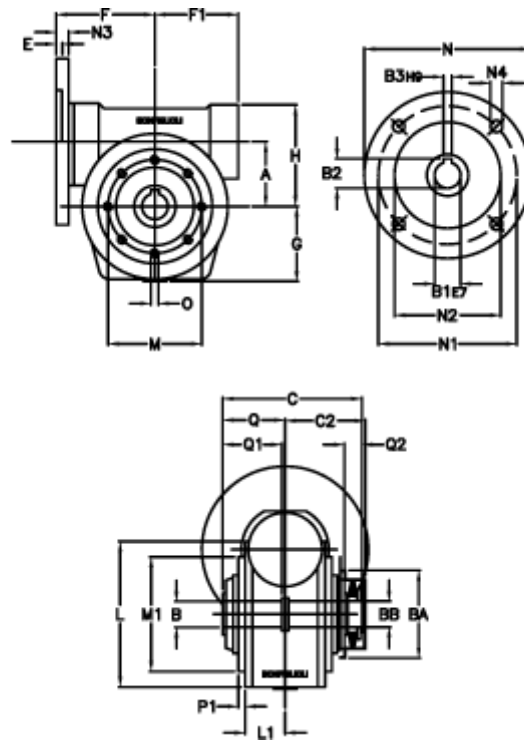

Article number: 390204402072236

Description: Worm Gear with Torque Limiter
VF 44-L2-P-20-P63B5

Measures

a = 44.60	C2 = 48	L1 = 35.0	O = M6x8
B = 18	Description = VF 44P-xx-63B5	m = 65	P1 = 2.0
B1 E7 = 11	E = 2.0	M1 = 50	Q = 32.0
B2 = 12.8	F = 65	N = 140	Q1 = 32
B3 H9 = 4	F1 = 54	N1 = 115	Q2 = 12
BA = 40	g = 51	N2 = 95	
BB H7 = 11	H = 71.0	N3 = 10.5	
C = 79	L = 80.0	N4 = 9,5	